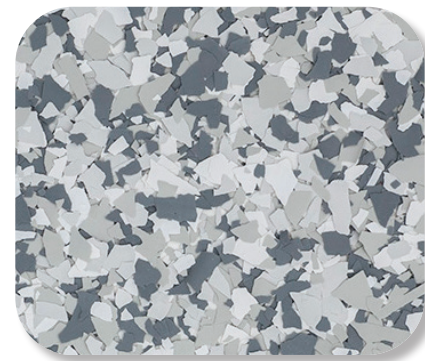

www.resinwerks.com

(720) 484-5160

FLAKE COLOR CARD

TIDAL WAVE

SILVERTON

FOGSTONE

STEAMBOAT

NIGHTFALL

OPAL

WOMBAT

CABIN FEVER

GRAVEL

CREEKBED

SHORELINE

BRIAR

CASCADE