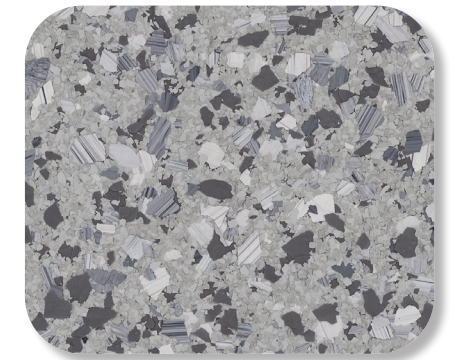

www.resinwerks.com

(720) 484-5160

FLAKE COLOR CARD

TIDAL WAVE

SILVERTON

FOGSTONE

STEAMBOAT

NIGHTFALL

OPAL

WOMBAT

CABIN FEVER

GRAVEL

CREEKBED

SHORELINE

BRIAR

CASCADE