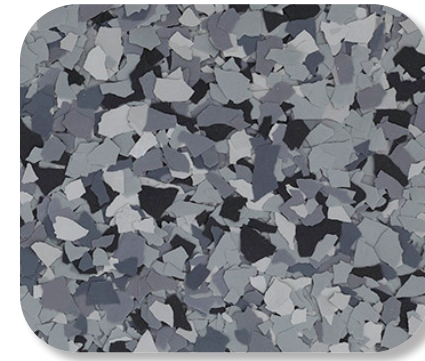

www.resinwerks.com

(720) 484-5160

FLAKE COLOR CARD

TIDAL WAVE

SILVERTON

FOGSTONE

STEAMBOAT

NIGHTFALL

OPAL

WOMBAT

CABIN FEVER

GRAVEL

CREEKBED

SHORELINE

BRIAR

CASCADE