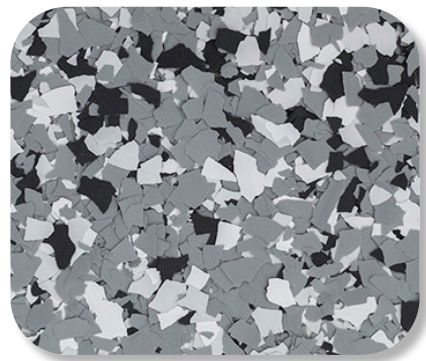

www.resinwerks.com

(720) 484-5160

FLAKE COLOR CARD

TIDAL WAVE

SILVERTON

FOGSTONE

STEAMBOAT

NIGHTFALL

OPAL

WOMBAT

CABIN FEVER

GRAVEL

CREEKBED

SHORELINE

BRIAR

CASCADE