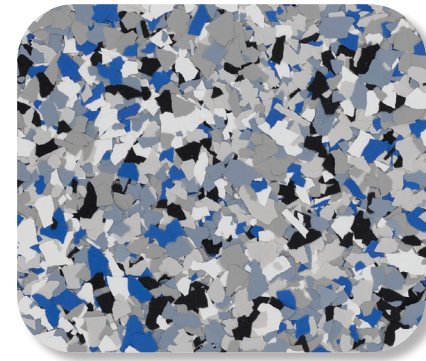

www.resinwerks.com

(720) 484-5160

FLAKE COLOR CARD

TIDAL WAVE

SILVERTON

FOGSTONE

STEAMBOAT

NIGHTFALL

OPAL

WOMBAT

CABIN FEVER

GRAVEL

CREEKBED

SHORELINE

BRIAR

CASCADE