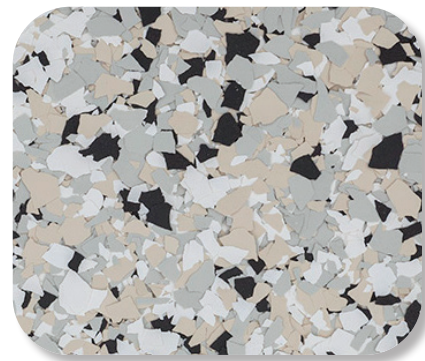

www.resinwerks.com

(720) 484-5160

FLAKE COLOR CARD

TIDAL WAVE

SILVERTON

FOGSTONE

STEAMBOAT

NIGHTFALL

OPAL

WOMBAT

CABIN FEVER

GRAVEL

CREEKBED

SHORELINE

BRIAR

CASCADE