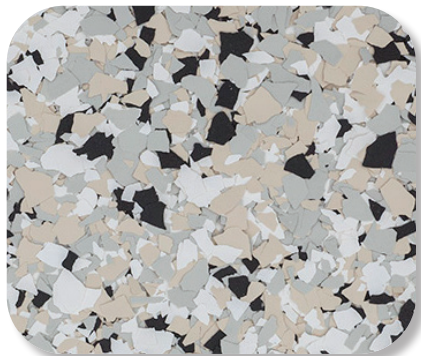

www.resinwerks.com

(720) 484-5160

FLAKE COLOR CARD

TIDAL WAVE

SILVERTON

FOGSTONE

WOMBAT

CABIN FEVER

GRAVEL

STEAMBOAT

NIGHTFALL

OPAL

CREEKBED

SHORELINE

BRIAR

CASCADE