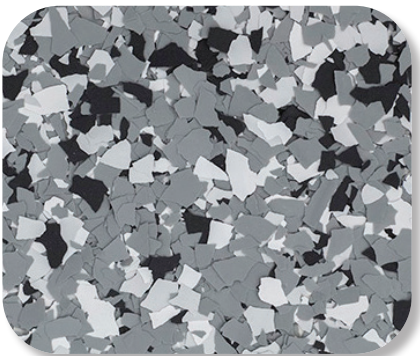

www.resinwerks.com

(720) 484-5160

FLAKE COLOR CARD

TIDAL WAVE

SILVERTON

FOGSTONE

WOMBAT

CABIN FEVER

GRAVEL

STEAMBOAT

NIGHTFALL

OPAL

CREEKBED

SHORELINE

BRIAR

CASCADE