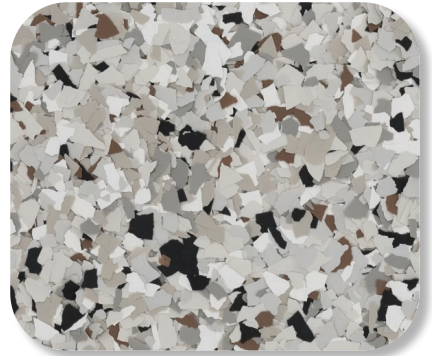

www.resinwerks.com

(720) 484-5160

FLAKE COLOR CARD

TIDAL WAVE

SILVERTON

FOGSTONE

WOMBAT

CABIN FEVER

GRAVEL

STEAMBOAT

NIGHTFALL

OPAL

CREEKBED

SHORELINE

BRIAR

CASCADE