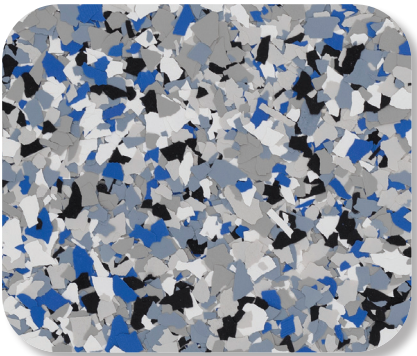

www.resinwerks.com

(720) 484-5160

FLAKE COLOR CARD

TIDAL WAVE

SILVERTON

FOGSTONE

WOMBAT

CABIN FEVER

GRAVEL

STEAMBOAT

NIGHTFALL

OPAL

CREEKBED

SHORELINE

BRIAR

CASCADE