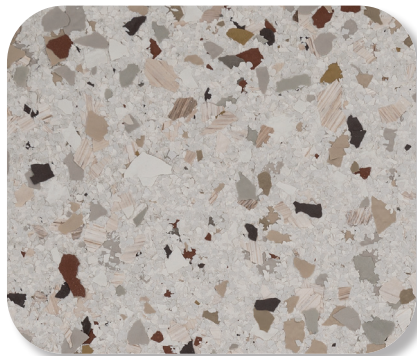

GRAVEL

STEAMBOAT

NIGHTFALL

OPAL

CREEKBED

SHORELINE

BRIAR

CASCADE