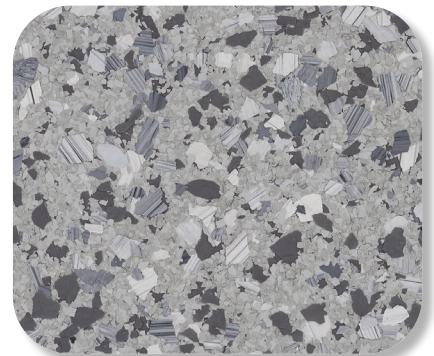

GRAVEL

STEAMBOAT

NIGHTFALL

OPAL

CREEKBED

SHORELINE

BRIAR

CASCADE